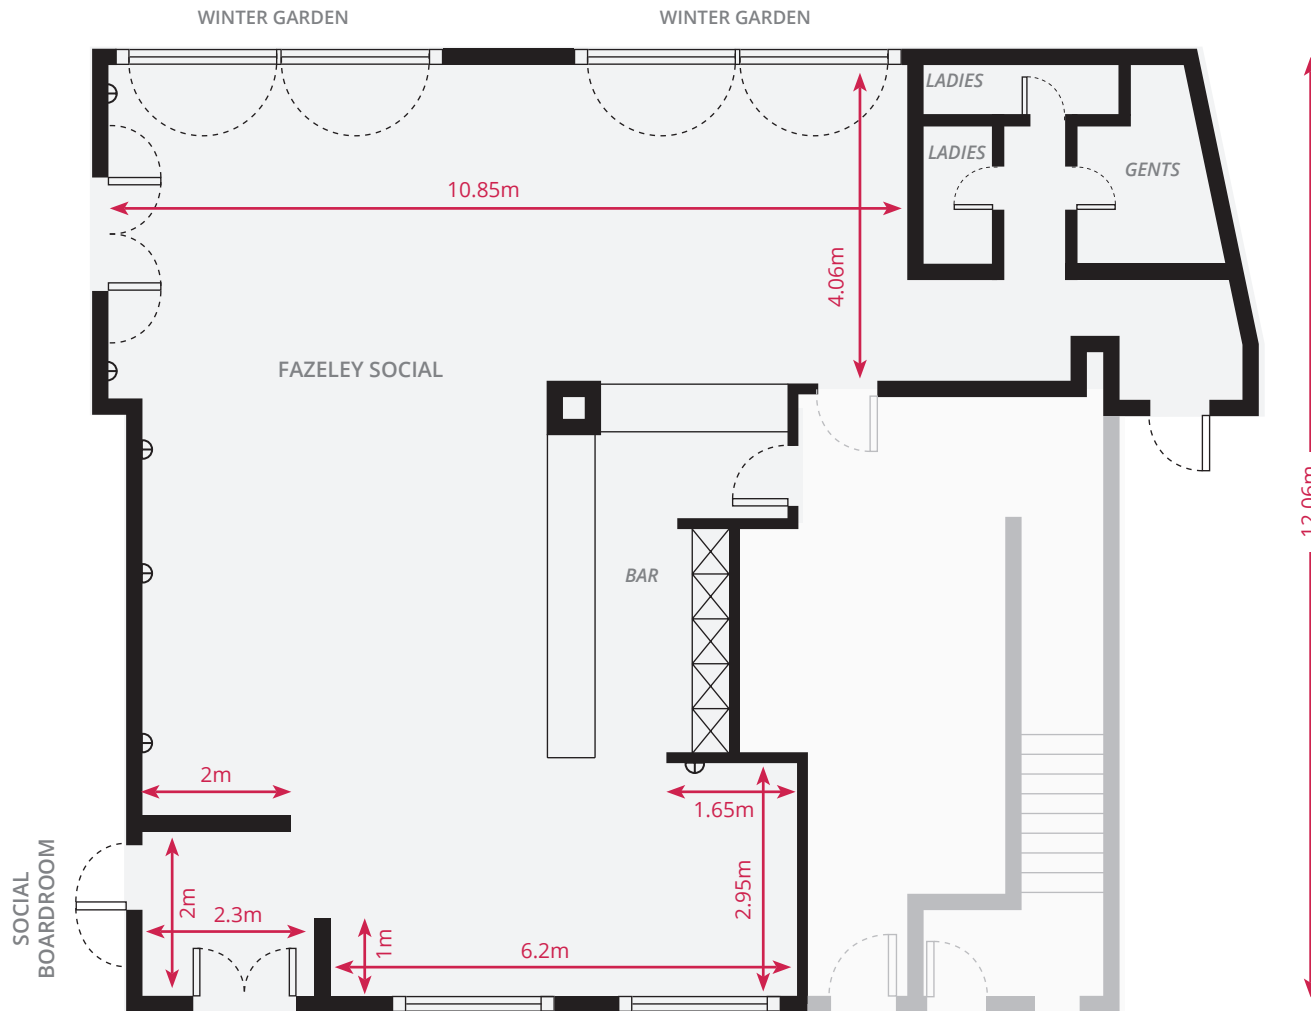

FAZELEY SOCIAL

at Fazeley Studios

LENGTH	12.06m
WIDTH	10.85m
HEIGHT	3m
ROOM CAPACITY	150 standing/ reception

All measurements and positions are approximate.